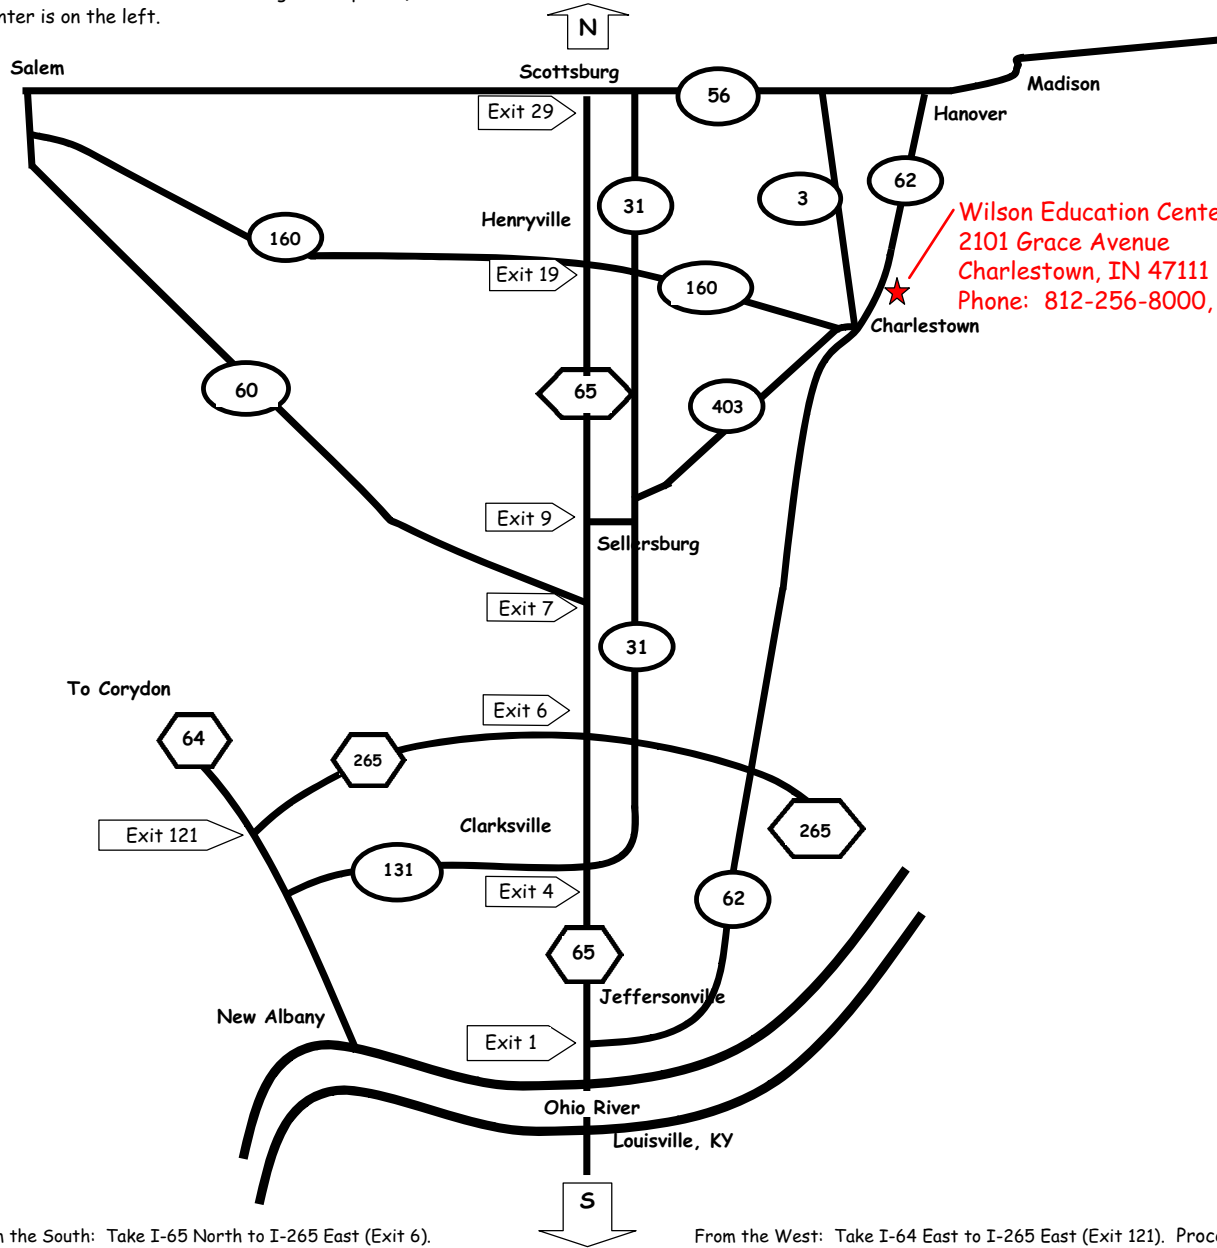

From the North: Take I-65 South to I-265 East (Exit 6). Proceed to Highway 62 East (Exit 10 B). Go approximately 7 miles on Hwy 62 East toward Charlestown. Go approximately two blocks past the intersection of Hwy 62 and 3 and turn right on Grace Avenue (located in the Charlestown Landing Development). Wilson Education Center is on the left.

From the East: Take Highway 62 West from Madison for approximately 30 miles toward Charlestown. Go approximately 1 mile past Charlestown State Park and turn left on Grace Avenue (located in the Charlestown Landing Development). Wilson Education Center is on the left.

Wilson Education Center
 2101 Grace Avenue
 Charlestown, IN 47111
 Phone: 812-256-8000, 800-326-5467

From the South: Take I-65 North to I-265 East (Exit 6). Proceed to Highway 62 East (Exit 10 B). Go approximately 7 miles on Hwy 62 East toward Charlestown. Go approximately two blocks past the intersection of Hwy 62 and 3 and turn right on Grace Avenue (located in the Charlestown Landing Development). Wilson Education Center is on the left.□□

From the West: Take I-64 East to I-265 East (Exit 121). Proceed to Highway 62 East (Exit 10 B). Go approximately 7 miles on Hwy 62 East toward Charlestown. Go approximately two blocks past the intersection of Highway 62 and 3 and turn right on Grace Avenue (located in the Charlestown Landing Development). Wilson Education Center is on the left.